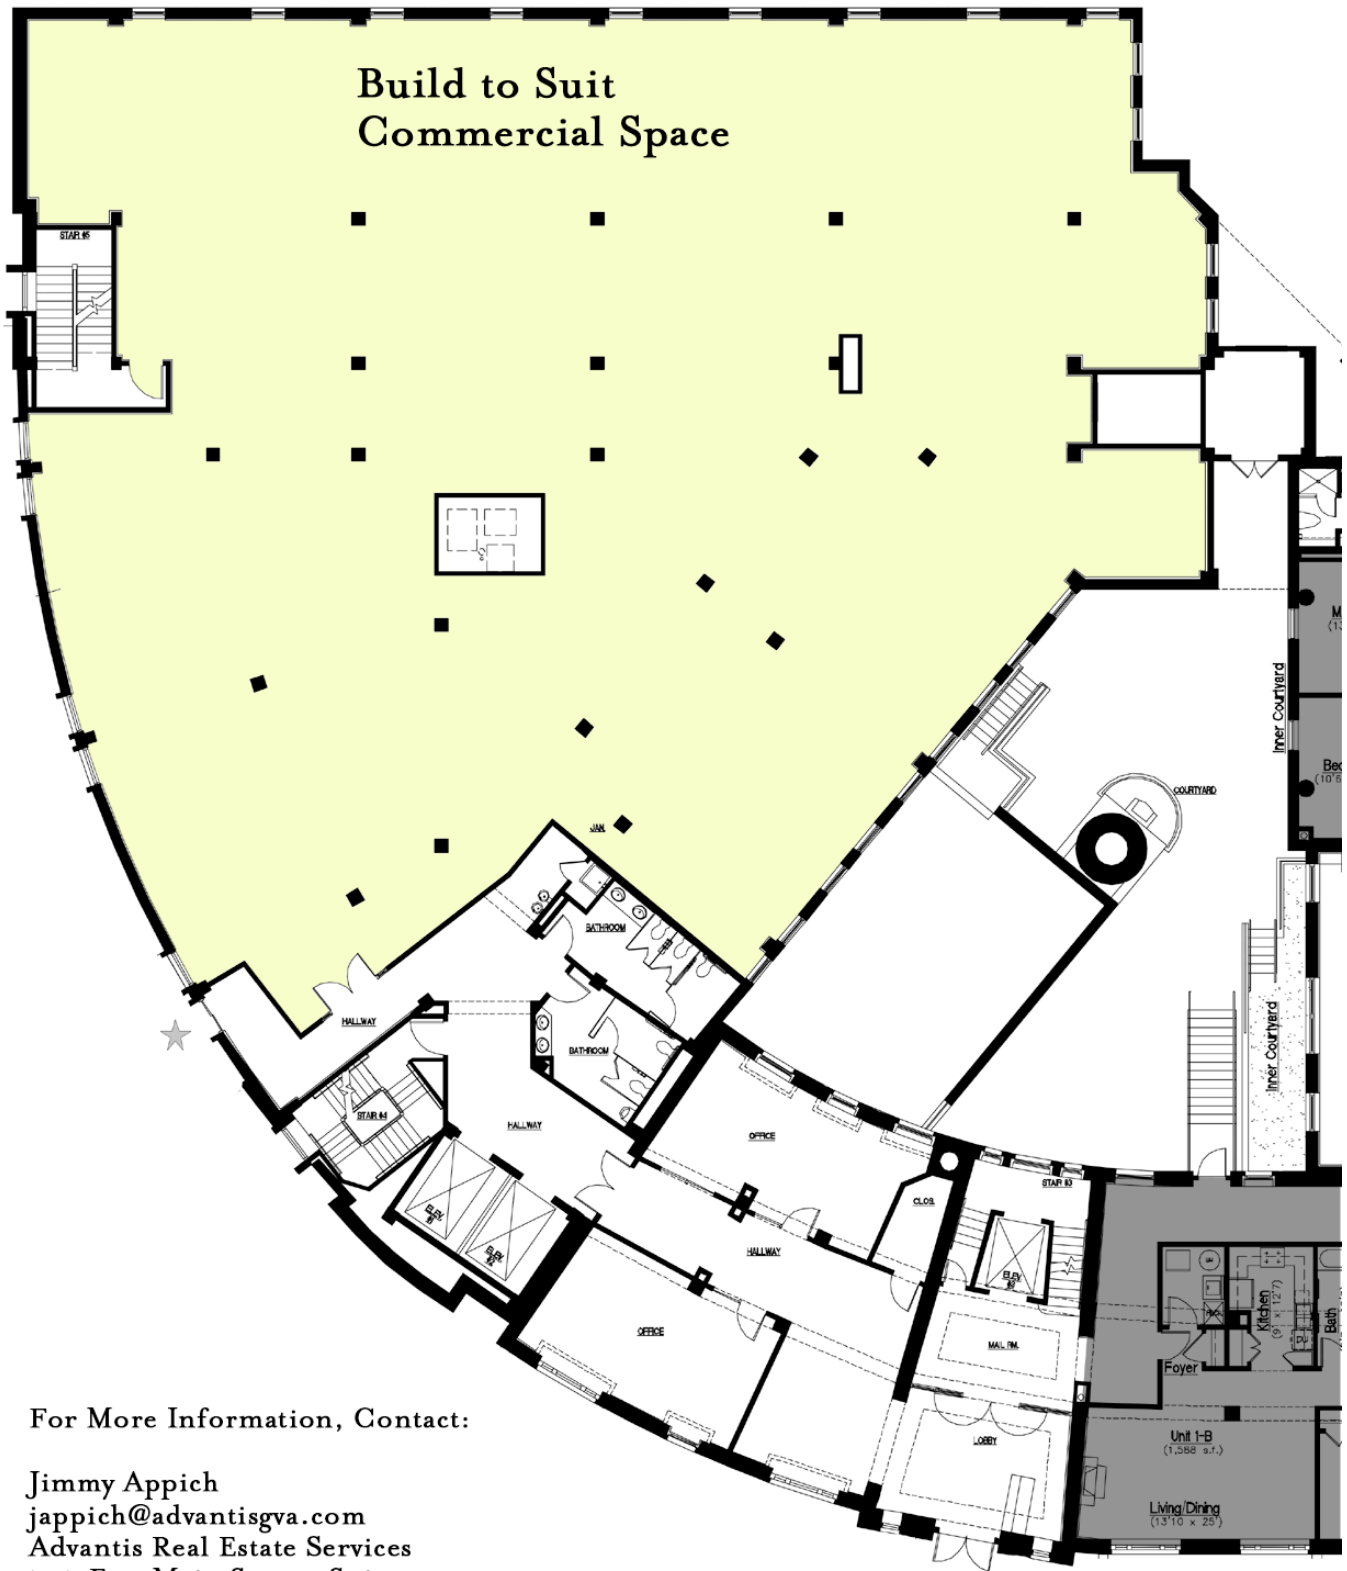

Build to Suit Commercial Space

For More Information, Contact:

Jimmy Appich
jappich@advantisgva.com
Advantis Real Estate Services
707 East Main Street, Suite 1400
Richmond, VA 23219

(804) 644-4066

(804) 783-1920 (fax)